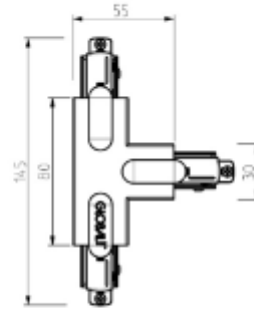

PRODUCT SHEET

Global T-feed Right (inside) 1-circuit GR

Art. no: GB40-1

NORLUX®

Lighting Solutions

Global T-feed Right (inside) 1-circuit GR

SPECIFICATIONS

Product:	T-Feed Right Inside
Dimmable:	No
Color:	Grey
Length:	145mm
Height:	20mm
Width:	85mm
Weight:	0,1kg