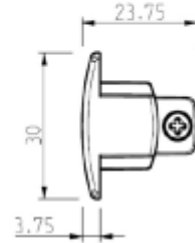

PRODUCT SHEET

Global End cap 1-circuit WH

Art. no: GB41-3

Lighting Solutions

Global End cap 1-circuit WH

SPECIFICATIONS

Product:	End Cap
Dimmable:	No
Color:	White
Length:	30mm
Height:	20mm
Width:	30mm
Weight:	0,01kg