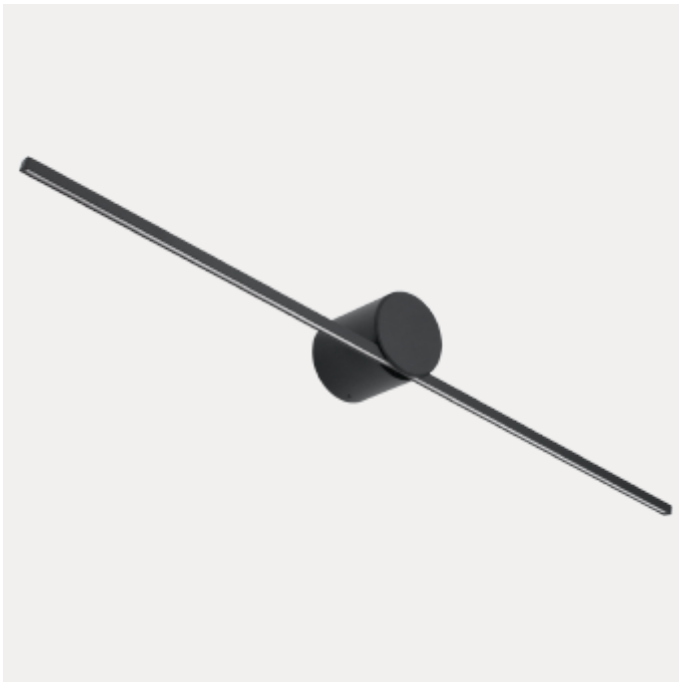

## PRODUCT FAMILY SHEET

Hali

Lighting Solutions

# Hali

Dimmable modern bathroom fixture for mounting over mirror. Available in 600mm and 900mm lengths. Black or white color.

## VERSIONS

Art.No	Effect [W]	Cold Lumen [lm]	Lumen Output [lm]	CCT [K]	Beam Angle [°]	Lens Difuser	CRI [>]	Color	Light Control	Connection
6995-01-2	6	550	280	3000	120	Opal	80	Black	Phase-Cut	QuickConnect
6995-01-3	6	550	280	3000	120	Opal	80	White	Phase-Cut	QuickConnect
6996-01-3	10	1000	460	3000	120	Opal	80	White	Phase-Cut	QuickConnect
6996-01-2	10	980	460	3000	120	Opal	80	Black	Phase-Cut	QuickConnect