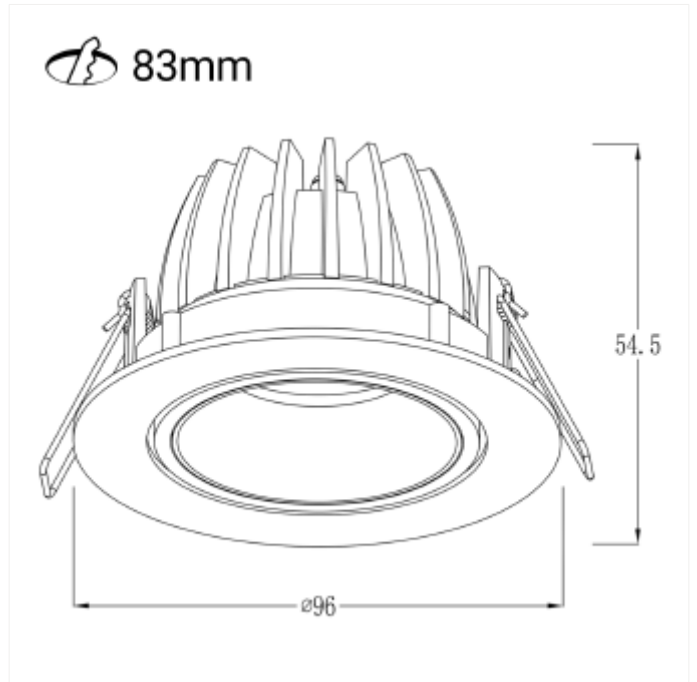

PRODUCT FAMILY SHEET

Helios

Helios

Helios downlight comes with warm white color temperature (2700K) and a secluded light source that gives a comfortable and warm light. The downlight is adjustable and comes with a dimmable driver. Front ring in gold is sold separately.

VERSIONS

Art.No	Effect [W]	Cold Lumen [lm]	Lumen Output [lm]	CCT [K]	Beam Angle [°]	Lens Difuser	CRI [>]	Color	Light Control	Connection
6989-38-3	8	750	545	2700	38°	Clear	90	White	Phase-Cut	QuickConnect
6989-38-32	8	750	640	2700	38°	Clear	90	lack / Whit	Phase-Cut	QuickConnect