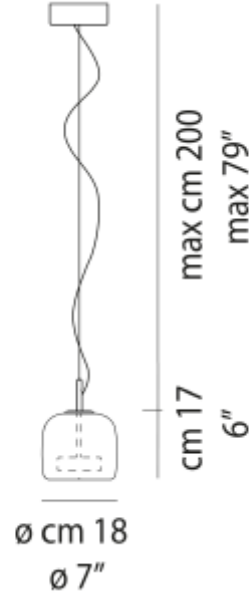

PRODUCT SHEET

Jube SP S 1200lm 2700K Burned Earth Transp. Glass Gold Frame
Art. no: JUBESP000S140S-TBTRL231CE

Lighting Solutions

Jube SP S 1200lm 2700K Burned Earth Transp. Glass G

SPECIFICATIONS

System Power [W]:	8,5W
Lumen LED (tc=25):	1200lm
Dimming:	Push, 0-10V
System Voltage [V]:	24VDC
Length [mm]:	180mm
Height [mm]:	170mm
Width [mm]:	180mm
Weight [kg]:	2kg