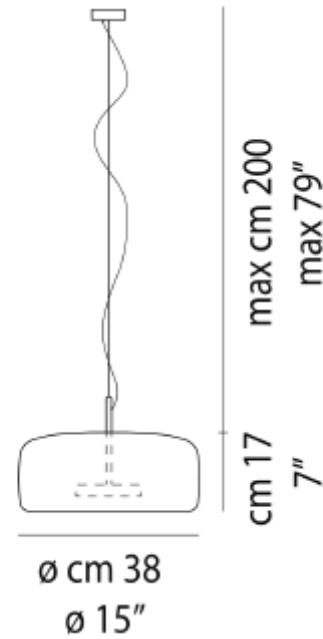

FDV SPEC SHEET

Jube SP 1 G 2000lm 2700K Smoky Transp. Glass Gold Frame
Art. no: JUBESP1--G02OS-FUTRL231CE

Lighting Solutions

Jube SP 1 G 2000lm 2700K Smoky Transp. Glass Gold F

Art. no: JUBESP1--G02OS-F

LIGHT TECHNICAL

Lumen LED (tc=25):	2000
CCT (Color Temperature):	2700

PRODUCT

Ingress Protection:	IP20
Length [mm]:	380
Height [mm]:	170
Width [mm]:	380
Weight [kg]:	4,5

ELECTRICAL DATA

Dimming:	Push, 0-10V
System Power [W]:	13
Protection Class:	1