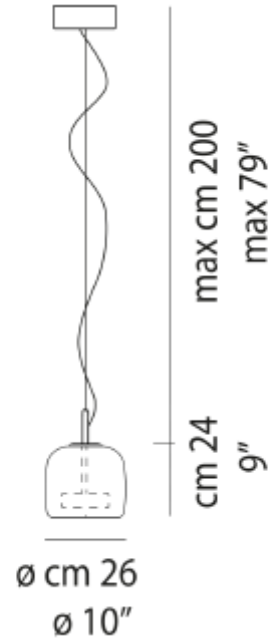

## FDV SPEC SHEET

Jube SP 1 P 2000lm 2700K Crystal Transp. Glass Gold Frame  
Art. no: JUBESP1--P02OS-CRTRL231CE

*Lighting Solutions*

### LIGHT TECHNICAL

Lumen LED (tc=25):	2000
CCT (Color Temperature):	2700

### PRODUCT

Ingress Protection:	IP20
Length [mm]:	260
Height [mm]:	240
Width [mm]:	260
Weight [kg]:	2