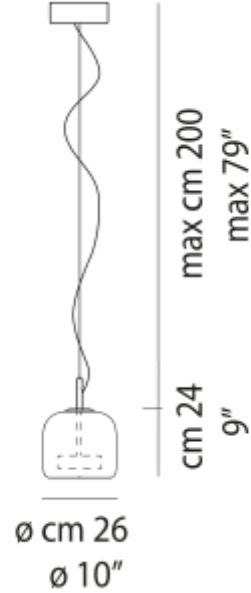

PRODUCT SHEET

Jube SP 1 P 2000lm 2700K Crystal Transp. Glass Gold Frame
Art. no: JUBESP1--P02OS-CRTRL231CE

Lighting Solutions

Jube SP 1 P 2000lm 2700K Crystal Transp. Glass Gold F

SPECIFICATIONS

| | |
|--------------------|-------------|
| System Power [W]: | 13W |
| Lumen LED (tc=25): | 2000lm |
| Dimming: | Push, 0-10V |
| Length [mm]: | 260mm |
| Height [mm]: | 240mm |
| Width [mm]: | 260mm |
| Weight [kg]: | 2kg |