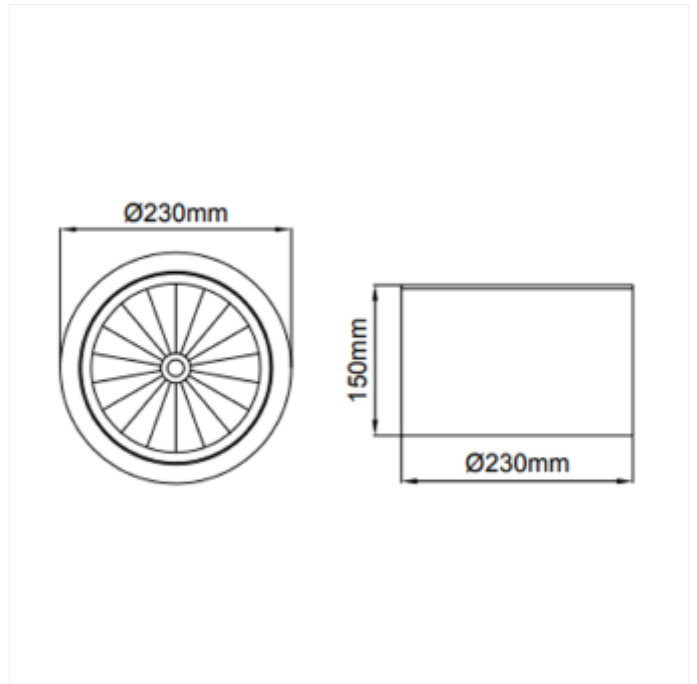

PRODUCT FAMILY SHEET

Leila C Maxi Surface

Leila C Maxi Surface

VERSIONS

Art.No	Effect [W]	Cold Lumen [lm]	Lumen Output [lm]	CCT [K]	Beam Angle [°]	Lens Difuser	CRI [>]	Color	Light Control	Connection
101375-70-2	48	7200	5731	3000	70°	Clear	80	Black	None	QuickConnect
101375-70-3	48	7200	5731	3000	70°	Clear	80	White	None	QuickConnect
101375-70-2-d dd	48	7200	5731	3000	70°	Clear	80	Black	DALI	QuickConnect
101375-70-3-d dd	48	7200	5731	3000	70°	Clear	80	White	DALI	QuickConnect