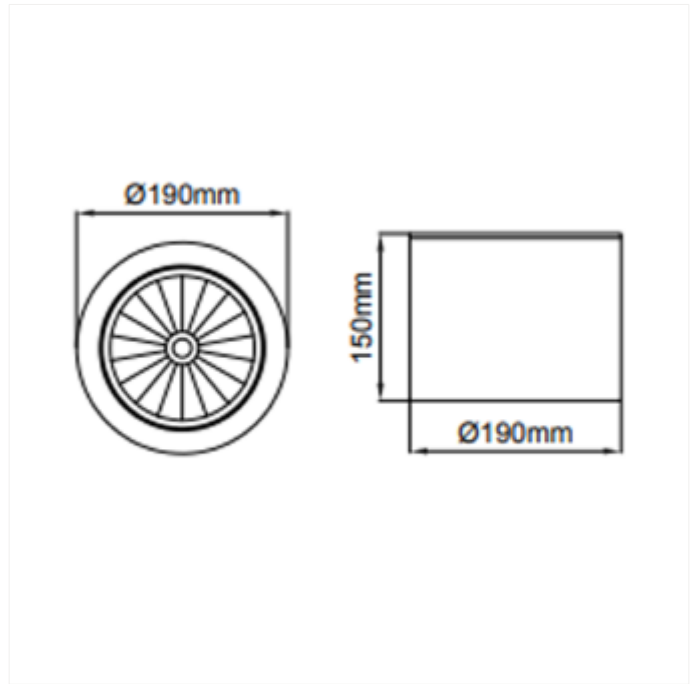

## PRODUCT FAMILY SHEET

Leila C Midi Surface