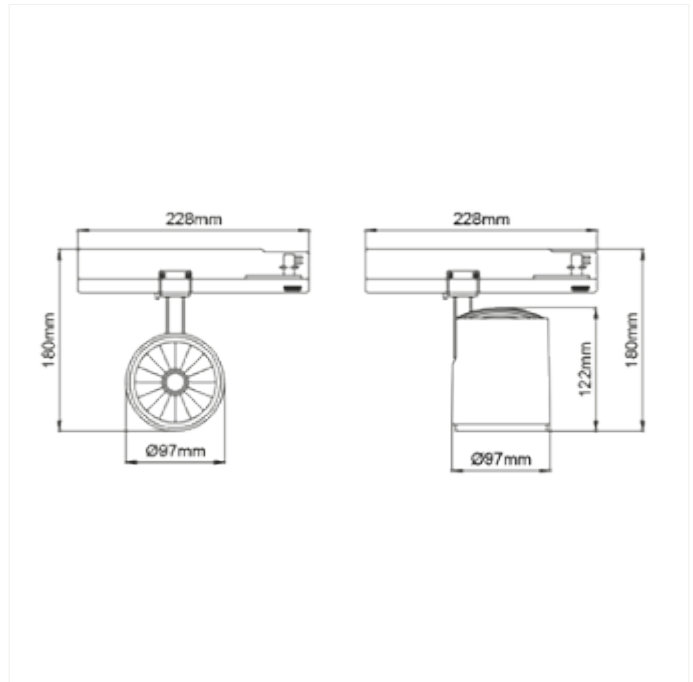

PRODUCT FAMILY SHEET

Lobus BI

Lighting Solutions

Lobus BI

Lobus is a small and elegant spotlight for use in track lighting systems. This spotlight has very high lumen output per watt and this puts it in the top segment. The Lobus is very flexible, offering numerous adjustment possibilities making it easy to achieve the perfect light design in stores. The Lobus is available with three different reflectors and comes in three different colors.

VERSIONS

Art.No	Effect [W]	Cold Lumen [lm]	Lumen Output [lm]	CCT [K]	Beam Angle [°]	Lens Difuser	CRI [>]	Color	Light Control	Connection
7011-7-60-3	20	3200		3000	60°	Clear	80	White	None	Track 3-Circuit
7008-7-40-3-d dd	30	3800	3770	2700	40°	Clear	90	White	DALI2	Track 3-Circuit+dim
7012-7-40-2-d dd	30	4050	3888	3000	40°	Clear	90	Black	DALI2	Track 3-Circuit+dim
7012-7-20-3-d dd	30	4050	3822	3000	20°	Clear	90	White	DALI2	Track 3-Circuit+dim
7012-7-30-3-d dd	30	4050	3956	3000	30°	Clear	90	White	DALI2	Track 3-Circuit+dim
7012-7-60-3-d dd	30	4050	3748	3000	60°	Clear	90	White	DALI2	Track 3-Circuit+dim
7012-7-40-3-d dd	30	4050	3888	3000	40°	Clear	90	White	DALI2	Track 3-Circuit+dim
7012-7-30-2-d dd	30	4050	3956	3000	30°	Clear	90	Black	DALI2	Track 3-Circuit+dim
7011-7-30-3	20	3200		3000	30°	Clear	80	White	None	Track 3-Circuit
7024-7-40-3	30	4100		3500	40°	Clear	90	White	None	Track 3-Circuit
7012-7-60-2-d dd	30	4050	3748	3000	60°	Clear	90	Black	DALI2	Track 3-Circuit+dim
7011-7-20-3	20	3200		3000	20°	Clear	80	White	None	Track 3-Circuit
7012-7-20-2-d dd	30	4050	3822	3000	20°	Clear	90	Black	DALI2	Track 3-Circuit+dim
7015-7-30-2	30	3750	3659	Arctic White	30°	Clear	95	Black	None	Track 3-Circuit
7015-7-30-3	30	3750	3659	Arctic White	30°	Clear	95	White	None	Track 3-Circuit
7015-7-40-2	30	3750	3596	Arctic White	40°	Clear	95	Black	None	Track 3-Circuit
7015-7-60-1	30	3750	3466	Arctic White	60°	Clear	95	Grey	None	Track 3-Circuit
7015-7-40-3	30	3750	3596	Arctic White	40°	Clear	95	White	None	Track 3-Circuit
7015-7-20-1	30	3750	3555	Arctic White	20°	Clear	95	Grey	None	Track 3-Circuit
7015-7-40-1	30	3750	3596	Arctic White	40°	Clear	95	Grey	None	Track 3-Circuit