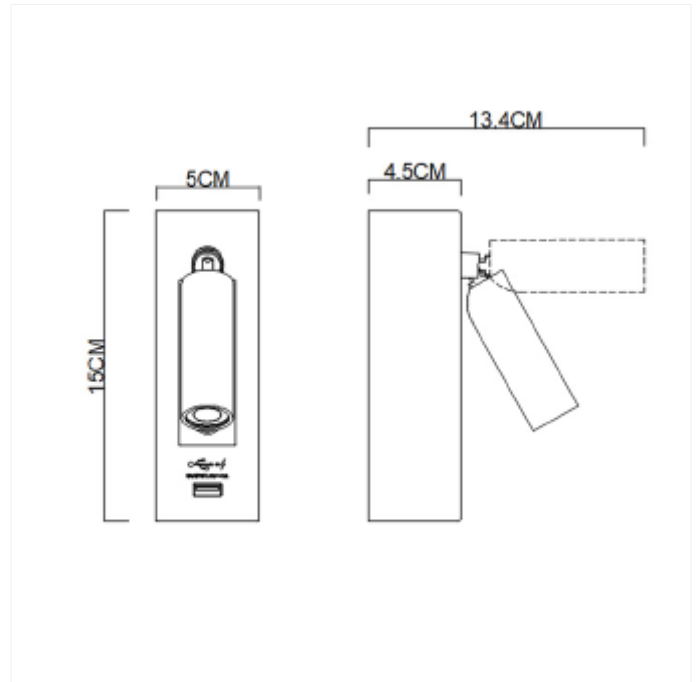

PRODUCT FAMILY SHEET

Lorenzo

Lighting Solutions

Lorenzo

Lorenzo is a timeless bedside lamp where focus-oriented reading lights are in focus. The lamp was designed to be able to read in bed, without affecting or awakening others.

Lorenzo also includes a convenient 5V and 1A USB port.

VERSIONS

Art.No	Effect [W]	Cold Lumen [lm]	Lumen Output [lm]	CCT [K]	Beam Angle [°]	Lens Difuser	CRI [>]	Color	Light Control	Connection