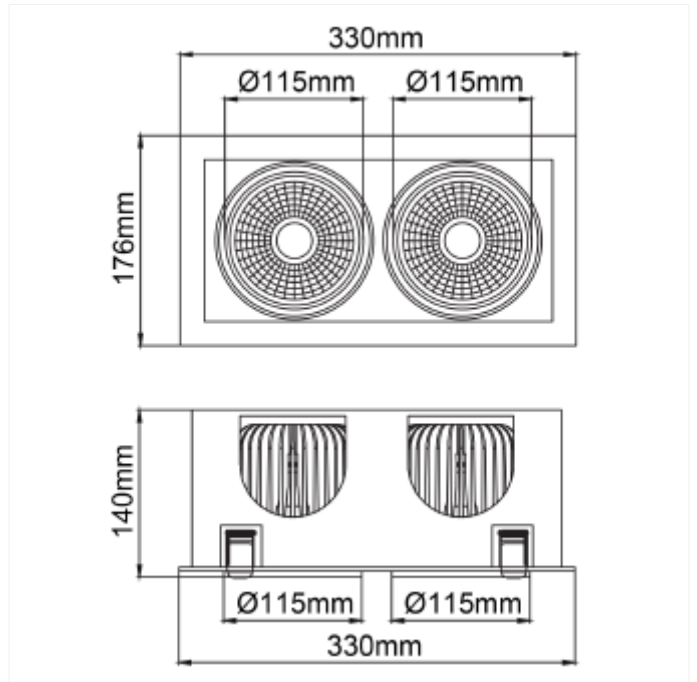

PRODUCT FAMILY SHEET

Manna Double

Manna Double

VERSIONS

Art.No	Effect [W]	Cold Lumen [lm]	Lumen Output [lm]	CCT [K]	Beam Angle [°]	Lens Difuser	CRI [>]	Color	Light Control	Connection
101253-40-2	2x35	2x4400	2x4170	3500	40°	Clear	90	Black	None	18i3x2
101252-40-3	2x35	2x4100	2x4030	3000	40°	Clear	90	White	None	18i3x2
101253-40-3	2x35	2x4400	2x4170	3500	40°	Clear	90	White	None	18i3x2
101252-40-2	2x35	2x4100	2x4030	3000	40°	Clear	90	Black	None	18i3x2