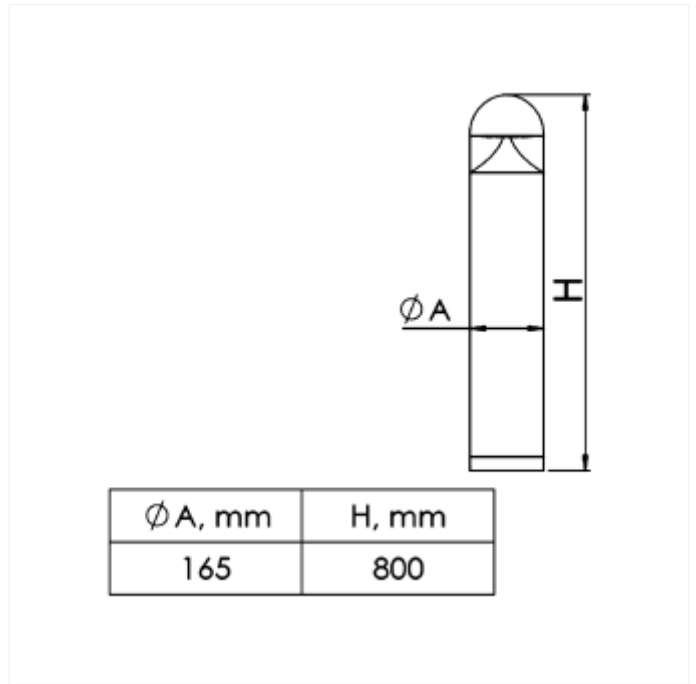

# Nigea

A circular LED bollard emphasizing simple design and high vandal resistance. Diffuser in clear polycarbonate and impact resistance with reflector in matt aluminum and de-glaring performance. The bollards body is made by extruded aluminum in a dark grey finish.

## VERSIONS

Art.No	Effect [W]	Cold Lumen [lm]	Lumen Output [lm]	CCT [K]	Beam Angle [°]	Lens Difuser	CRI [>]	Color	Light Control	Connection
3972-01-5	14,3	1650	1627	4000	mnidirectiona	Clear	80	Dark Grey	None	
3971-01-5	14,3	1550	1550	3000	mnidirectiona	Clear	80	Dark Grey	None	