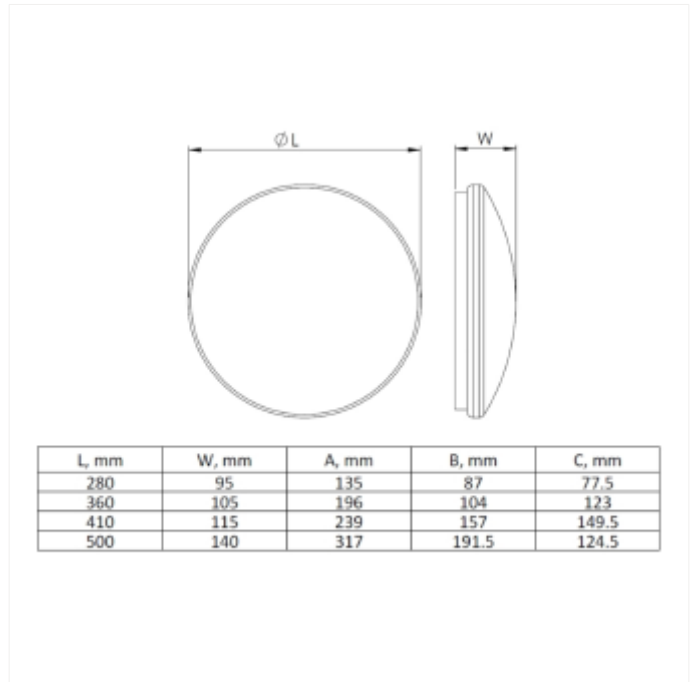

PRODUCT FAMILY SHEET

Pavo P

Lighting Solutions

Pavo P

Surface mounted LED plafond with direct light distribution. Opal PMMA diffuser and steel housing. UGR index: =22. IP44. IK02. Options: microwave (master) sensor, Master-Slave by RF (wireless), emergency function and more.

VERSIONS

Art.No	Effect [W]	Cold Lumen [lm]	Lumen Output [lm]	CCT [K]	Beam Angle [°]	Lens Difuser	CRI [>]	Color	Light Control	Connection
8017657	22	2090	2090	3000	118	Opal	80	White	None	Terminal
8017646	22	2090	2090	3000	118	Opal	80	White	None	Terminal