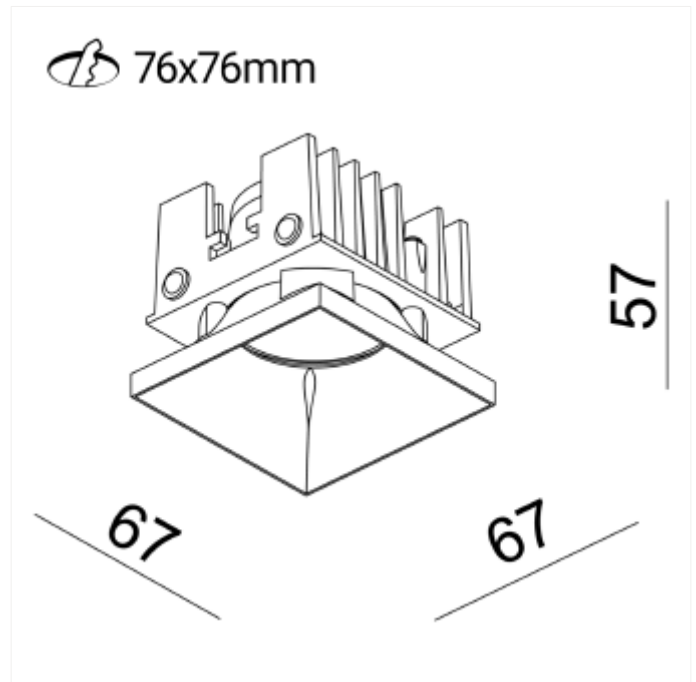

PRODUCT FAMILY SHEET

Rise L

Lighting Solutions

Rise L

Square downlight suitable for most rooms. Single and double installation kit are not included.
Gold front ring can be bought separately.

VERSIONS

Art.No	Effect [W]	Cold Lumen [lm]	Lumen Output [lm]	CCT [K]	Beam Angle [°]	Lens Difuser	CRI [>]	Color	Light Control	Connection
11093-32-3	9,2	950	924	2700	32°		90	White	Phase-Cut	Terminal
11093-32-2	9,2	950	924	2700	32°		90	Black	Phase-Cut	Terminal
11094-32-3	9,2	1050	1036	3000	32°		90	White	Phase-Cut	Terminal
11094-32-2	9,2	900		3000	32°		90	Black	Phase-Cut	Terminal