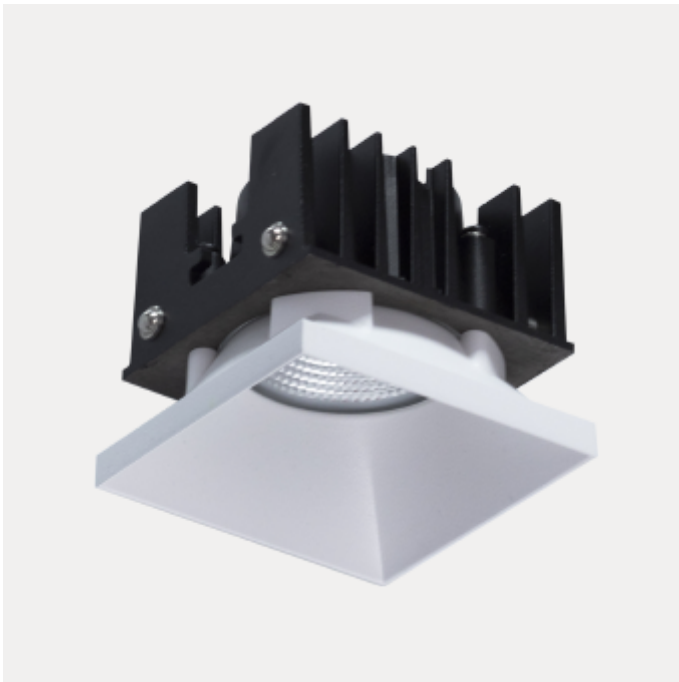

PRODUCT FAMILY SHEET

Rise L

Lighting Solutions

Rise L

Square downlight suitable for most rooms. Single and double installation kit are not included.
Gold front ring can be bought separately.

VERSIONS

Art.No	Effect [W]	Cold Lumen [lm]	Lumen Output [lm]	CCT [K]	Beam Angle [°]	Lens Difuser	CRI [>]	Color	Light Control	Connection
11093-32-3	9,2	950	924	2700	32°		90	White	Phase-Cut	Terminal
11093-32-2	9,2	950	924	2700	32°		90	Black	Phase-Cut	Terminal
11094-32-3	9,2	1050	1036	3000	32°		90	White	Phase-Cut	Terminal
11094-32-2	9,2	900		3000	32°		90	Black	Phase-Cut	Terminal