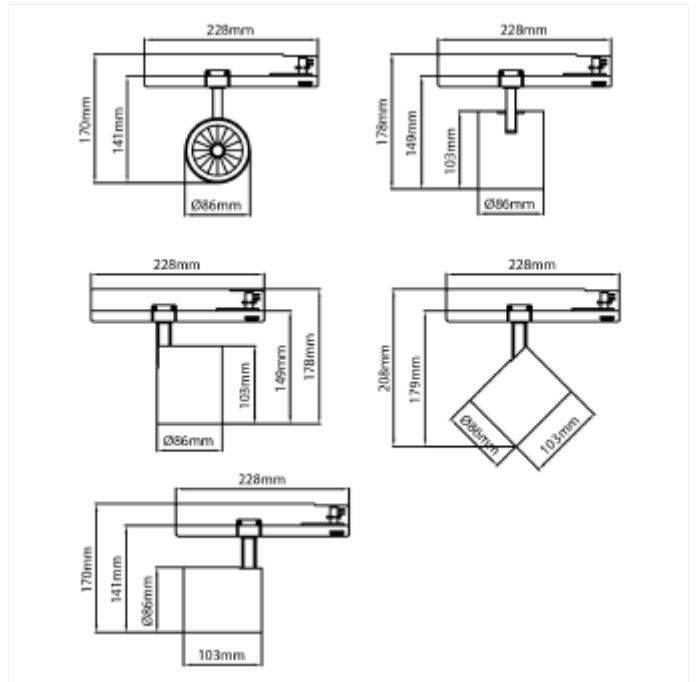

PRODUCT FAMILY SHEET
Rod Midi T

Rod Midi T

VERSIONS

Art.No	Effect [W]	Cold Lumen [lm]	Lumen Output [lm]	CCT [K]	Beam Angle [°]	Lens Difuser	CRI [>]	Color	Light Control	Connection
101820-20-2	23	4100	3289	3000	20°	Clear	90	Black	None	Track 3-Circuit
101820-20-3	23	4100	3289	3000	20°	Clear	90	White	None	Track 3-Circuit
101820-40-2	23	4100	3289	3000	40°	Clear	90	Black	None	Track 3-Circuit
101820-40-3	23	4100	3289	3000	40°	Clear	90	White	None	Track 3-Circuit