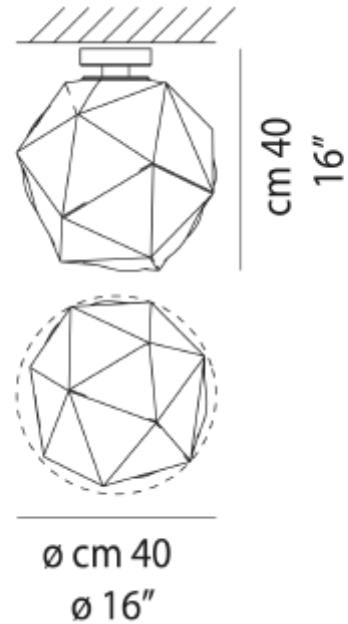

FDV SPEC SHEET

Semai PL M Ceiling E27 maks 77W Ø40cm White Glossy White
Art. no: SEMAIPLO00M00BC-BCLUE271CE

Lighting Solutions

Semai PL M Ceiling E27 maks 77W Ø40cm White Glossy

Art. no: SEMAIPLO00M00BC

LIGHT TECHNICAL

Lightsource Type: Lightsource not included

MOUNTING / CONNECTION

Mounting: Surface, Ceiling

PRODUCT

Ingress Protection: IP20

Color: White

Width [mm]: 400

Weight [kg]: 6