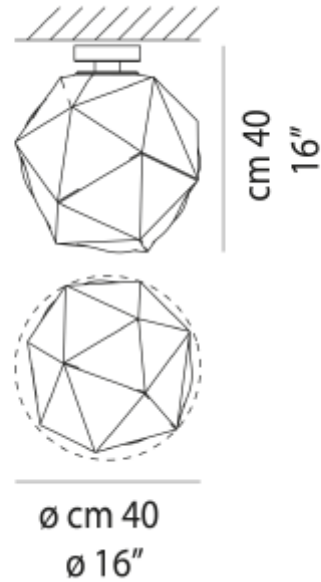

## PRODUCT SHEET

Semai PL M Ceiling E27 maks 77W Ø40cm White Glossy White

Art. no: SEMAIPL000M00BC-BCLUE271CE

# Semai PL M Ceiling E27 maks 77W Ø40cm White Glossy

### SPECIFICATIONS

Lightsource Type:	Lightsource not included
Max. Power [W]:	77
Dimming:	Light bulb dependent
System Voltage [V]:	230V 50Hz
Mounting:	Surface, Ceiling
Color:	White
Width [mm]:	400mm
Weight [kg]:	6kg