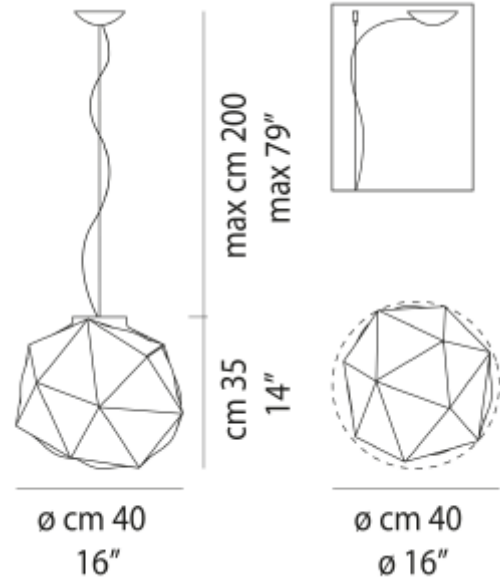

PRODUCT SHEET

Semai SP M Pendant E27 maks 77W Ø40cm White Glossy White
Art. no: SEMAISP000M00BC-BCLUE271CE

Lighting Solutions

Semai SP M Pendant E27 maks 77W Ø40cm White Glos

200cm Cable

SPECIFICATIONS

Lightsource Type:	Lightsource not included
Max. Power [W]:	77
Dimming:	Light bulb dependent
System Voltage [V]:	230V 50Hz
Mounting:	Ceiling, Pendant
Color:	White
Width [mm]:	400mm
Weight [kg]:	6kg