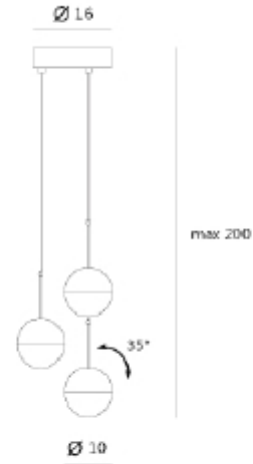

FDV SPEC SHEET
Dora 3 Pendant
Art. no: SLD-1010P3-Brass

SLD-1010P3
Measurement: 1:10 cm

Dora 3 Pendant

Art. no: SLD-1010P3-Brass

LIGHT TECHNICAL

Lightsource Type:	LED (built in)
Lumen Output:	675
Lumen LED (tc=25):	2000
Beam Angle:	120°
CCT (Color Temperature):	2700
CRI / Ra:	90
Color Code:	927
Lens (Diffuser):	Clear

MOUNTING / CONNECTION

Connection:	Cable 3m
Mounting:	Ceiling

PRODUCT

Ingress Protection:	IP20
Color:	Brass
Length [mm]:	160
Width [mm]:	100
Weight [kg]:	4,85

ELECTRICAL DATA

System Power [W]:	19,5
System Voltage [V]:	230V 50Hz
Socket / Cap-Base:	N/A
Current Output [mA]:	700