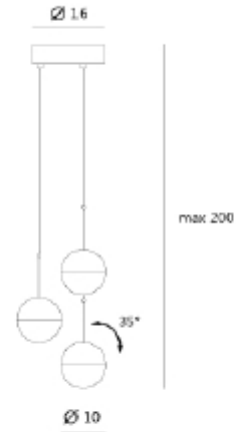

PRODUCT SHEET

Dora 3 Pendant

Art. no: SLD-1010P3-Brass

Lighting Solutions

Dora 3 Pendant

SLD-1010P3

Measurement: 29 cm

SPECIFICATIONS	
Lightsource Type:	LED (built in)
System Power [W]:	19,5W
CCT (Color Temperature):	2700K
CRI / Ra:	90
Lumen Output:	675lm
Lumen LED (tc=25):	2000lm
Beam Angle:	120°
Lens (Diffuser):	Clear
System Voltage [V]:	230V 50Hz
Connection:	Cable 3m
Mounting:	Ceiling
Color:	Brass
Length [mm]:	160mm
Width [mm]:	100mm
Weight [kg]:	4,85kg