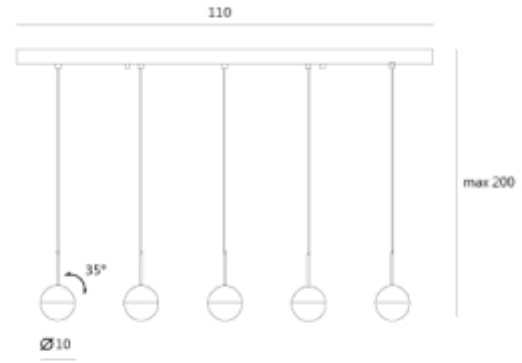

PRODUCT SHEET

Dora 5 Pendant

Art. no: SLD-1010PL5-Chrome

Lighting Solutions

Dora 5 Pendant

SLD-1010PL5
Measurement: 110 x 200 mm

SPECIFICATIONS	
Lightsource Type:	LED (built in)
System Power [W]:	32,5W
CCT (Color Temperature):	3000K
CRI / Ra:	90
Lumen Output:	1250lm
Lumen LED (tc=25):	3000lm
Beam Angle:	120°
Lens (Diffuser):	Clear
System Voltage [V]:	230V 50Hz
Connection:	Cable 3m
Mounting:	Ceiling
Color:	Chrome
Length [mm]:	1100mm
Width [mm]:	100mm
Weight [kg]:	9,25kg

DORA PL 5

UNIT:cd
AVERAGE BEAM ANGLE(50%):74.8 DE G