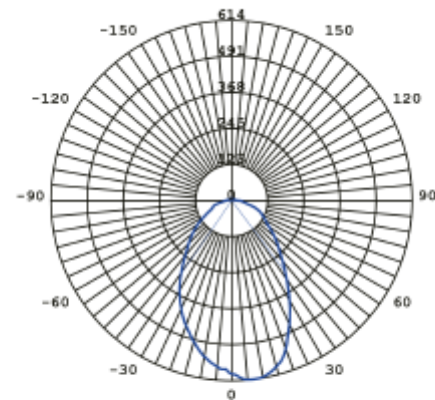

PRODUCT SHEET

Dora 5 Pendant

Art. no: SLD-1010PL5-Chrome

Lighting Solutions

Dora 5 Pendant

SLD-1010PL5
Measurement: 110 x 200 mm

SPECIFICATIONS	
Lightsource Type:	LED (built in)
System Power [W]:	32,5W
CCT (Color Temperature):	3000K
CRI / Ra:	90
Lumen Output:	1250lm
Lumen LED (tc=25):	3000lm
Beam Angle:	120°
Lens (Diffuser):	Clear
System Voltage [V]:	230V 50Hz
Connection:	Cable 3m
Mounting:	Ceiling
Color:	Chrome
Length [mm]:	1100mm
Width [mm]:	100mm
Weight [kg]:	9,25kg

DORA PL 5

UNIT:cd
AVERAGE BEAM ANGLE(50%):74.8 DE G