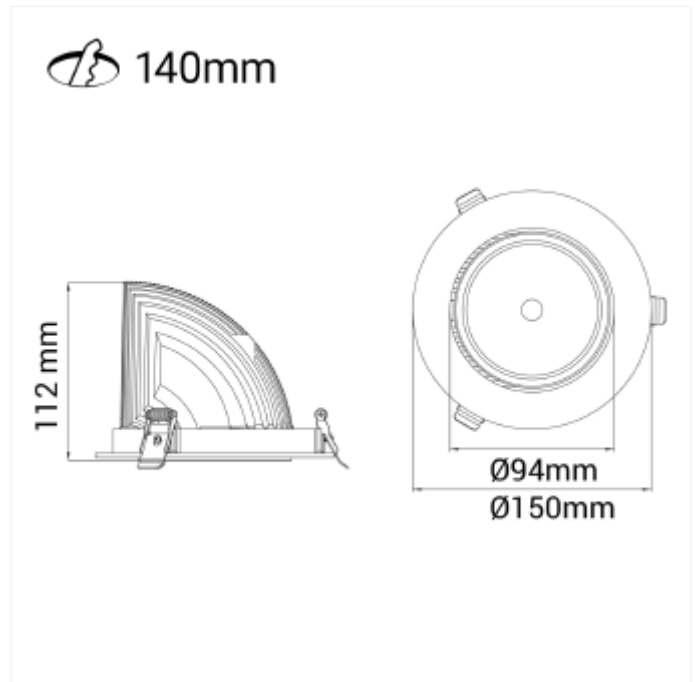

# Seta Mini

Seta Mini is a small and very flexible LED downlight offering great number of adjustment possibilities. The Seta Mini is supplied with a cable connector type 18i3- and can be delivered with a variety of connector options. The downlight is available in three different colors and with a wide range of reflectors. Rotatable 350° and tiltable 70°.

**PRODUCT FAMILY SHEET**  
Seta Mini

30322-7-40-3	27	3750	3450	4000	40°	Clear	90	White	None	18i3 Quick connectio
--------------	----	------	------	------	-----	-------	----	-------	------	----------------------