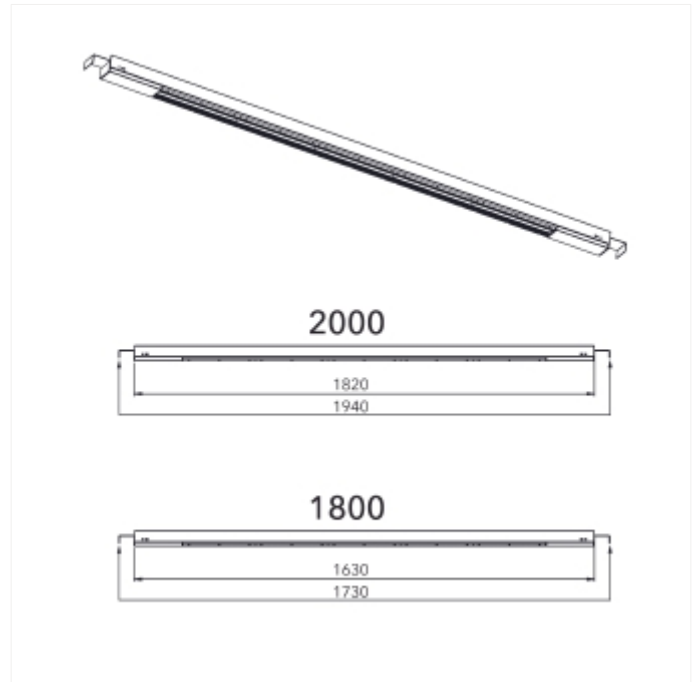

# Shop

Shop is a high-quality luminaire for function ceilings, 160/40mm or 80/100mm profiles.

Shop is supplied for 1800mm and 2000mm functional ceilings. Integrated driver with unique optics with efficiency of 140lm/ W.

Material: galvanized steel. Color: White or untreated.

Optics: Double asymmetric, 30°, 60° or 90°.

Color temp.: 3000K (default) or 4000K.