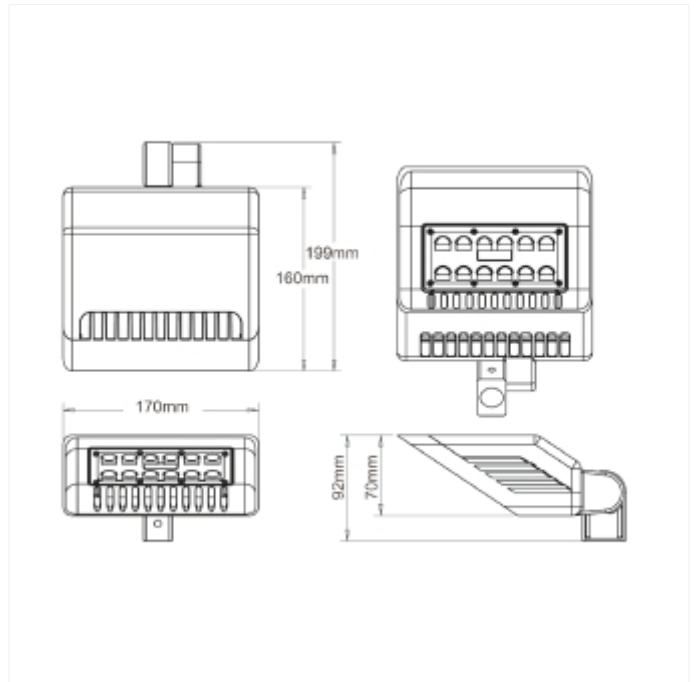

PRODUCT FAMILY SHEET
Sign Today

Sign Today

Sign Today Signage Lighting with LED at a very favorable price. Switching to LED-based signage illumination eliminates the constant work of changing of light bulb. Sign Today comes with a 150x60 degree beam angle. This gives a uniform light of 3.5 meters wide.. The luminaire is manufactured in die cast aluminum. Sign Today has built-in LED driver and comes with 1m cable.

50cm stick or wall bracket must be ordered separately. See accessories for options.

VERSIONS

Art.No	Effect [W]	Cold Lumen [lm]	Lumen Output [lm]	CCT [K]	Beam Angle [°]	Lens Difuser	CRI [>]	Color	Light Control	Connection
2127-3	40		3600	4000	150°X60°	Clear		White	None	Terminal
2127-2-2	40	4850		4000	150°X60°	Clear	80	Black	None	Cable 1m