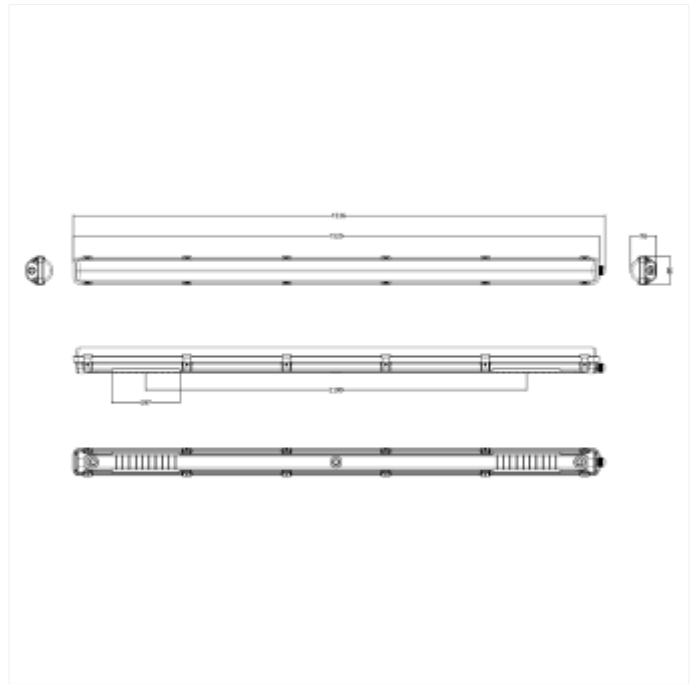

PRODUCT FAMILY SHEET

Stream Y

Lighting Solutions

Stream Y

Stream Y is a sealed industrial light fixture for ceiling surface mounting or pendant installation. The Stream is classified in accordance with IP65 and 20,5mm through wire and is suited for use in garage, industry, and warehouse. The light fixture is equipped with a milky white (opal, polycarbonate) diffuser. Can be delivered with microwave sensor for wireless control between luminaires with Norlux Wireless Connect control.

VERSIONS

Art.No	Effect [W]	Cold Lumen [lm]	Lumen Output [lm]	CCT [K]	Beam Angle [°]	Lens Difuser	CRI [>]	Color	Light Control	Connection
102450-02	18	2500	2500	4000	120°	PC Opal	80	Grey	None	Terminalx2
102452-02	42	7200	6600	4000	120°	PC Opal	80	Grey	None	Terminalx2
102452-02-ddd	42	7200	6600	4000	120°	PC Opal	80	Grey	DALI2	Terminalx2
102452-E-02	42	7200	6600	4000	120°	PC Opal	80	Grey	None	Terminalx2
102452-NW-02	42	7200		4000	120°	PC Opal	80	Grey	x Wireless C	Terminalx2