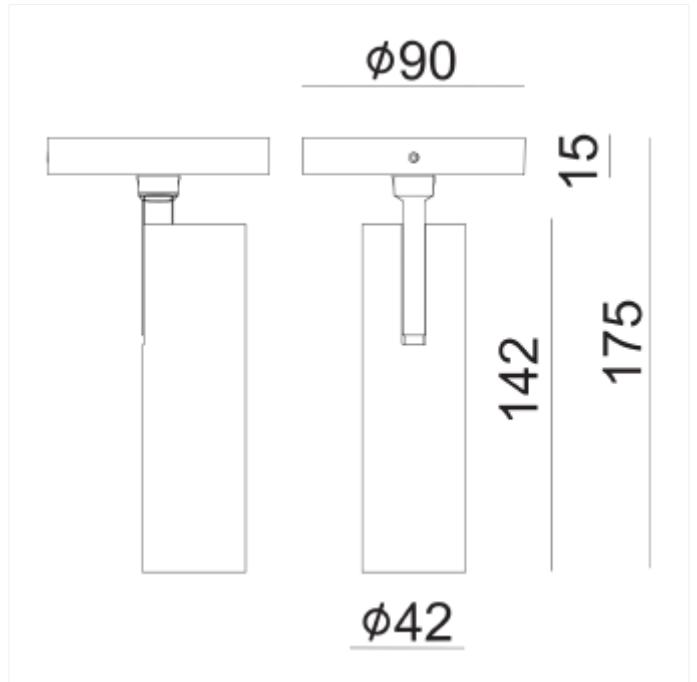

## PRODUCT FAMILY SHEET

Tania Mini Slim Surface

# Tania Mini Slim Surface

Tania Mini Slim Surface is a slim spotlight with a modern and trendy design for surface mounting. It is excellent for use in residential areas, cabins, and hotels. Comes with phase-cut dimming. Available in both black and white versions.

## VERSIONS

Art.No	Effect [W]	Cold Lumen [lm]	Lumen Output [lm]	CCT [K]	Beam Angle [°]	Lens Difuser	CRI [>]	Color	Light Control	Connection
101931-36-3-p	9	850	764	3000	36°	Clear	90	White	Phase-Cut	Terminal
101930-36-3-p	9	850	695	2700	36°	Clear	90	White	Phase-Cut	Terminal
101930-36-2-p	9	850	681	2700	36°	Clear	90	Black	Phase-Cut	Terminal
101931-36-2-p	9	850	740	3000	36°	Clear	90	Black	Phase-Cut	Terminal