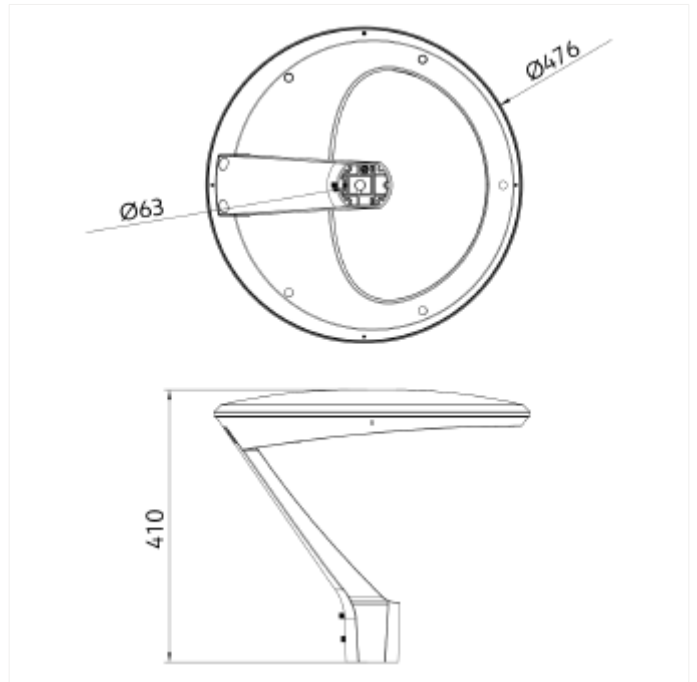

PRODUCT FAMILY SHEET

Theros Lite

Theros Lite

Modern and highly efficient post top luminaire for park and pathway. Theros Lite are IP66 and IK08 and available in 3000K or 4000K. Delivered with 5m cable, for Ø60mm mast.

VERSIONS

Art.No	Effect [W]	Cold Lumen [lm]	Lumen Output [lm]	CCT [K]	Beam Angle [°]	Lens Difuser	CRI [>]	Color	Light Control	Connection
101745-01-1	31	4030		4000			80	Grey	None	Cable 5m
101740-01-1	31	3813		3000			80	Grey	None	Cable 5m