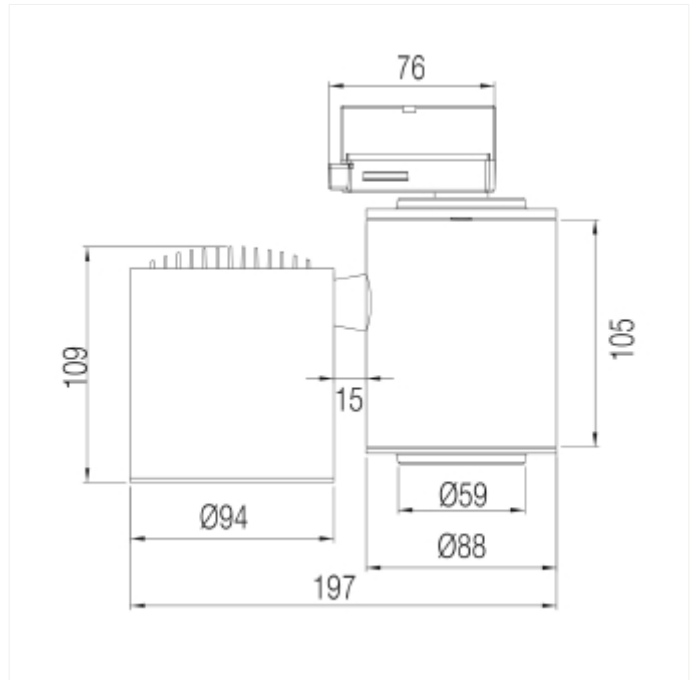

PRODUCT FAMILY SHEET

Tube

Lighting Solutions

Tube

The Tube with its very modern design has rapidly become a favorite amongst designers. This model has a high efficiency reflector producing a lot of light at a very modest level of power consumption. The Tube is very flexible and offers great possibilities for true designers light in stores.

VERSIONS

Art.No	Effect [W]	Cold Lumen [lm]	Lumen Output [lm]	CCT [K]	Beam Angle [°]	Lens Difuser	CRI [>]	Color	Light Control	Connection
30848-20-2	26	2360		Arctic White	20	Clear	95	Black	None	Track 3-Circuit
30852-20-3	31			2700	20	Clear	80	White	None	Track 3-Circuit