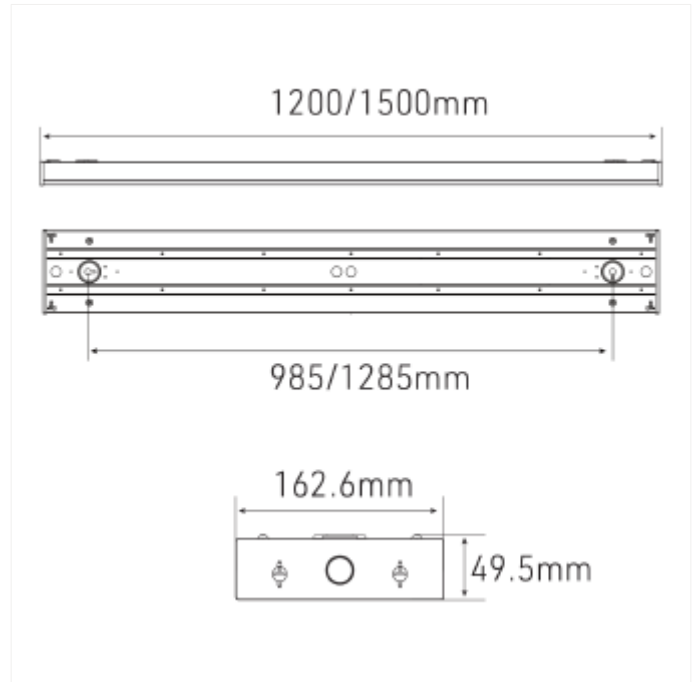

PRODUCT FAMILY SHEET
Uniplus Interior

Uniplus Interior

Uniplus is a surface mounted luminaire with the latest technology and optics to ensure a high luminous efficiency and low glare. -Low glare UGR19
-Up to 150lm/W -Easy and fast installation. -Suspended installation (accessory)

VERSIONS

Art.No	Effect [W]	Cold Lumen [lm]	Lumen Output [lm]	CCT [K]	Beam Angle [°]	Lens Difuser	CRI [>]	Color	Light Control	Connection
103052-90-3	3/29/34/	6200	5670	3000	90°	Micropris.	80	White	None	QuickConnect
103052-90-3-d dd	34W	5200	4590	3000	90°	Opal	80	White	DALI2	Terminalx2
103050-90-3	8/22/27/	5000	4500	3000	90°	Micropris.	80	White	None	Quickconnectx2