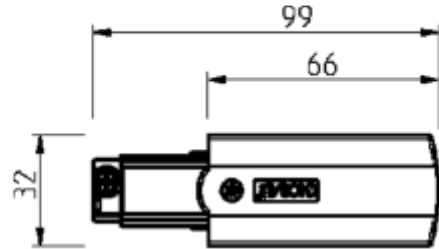

FDV SPEC SHEET

Global Pro End Feed Left BK

Art. no: XTS11-2

Lighting Solutions

Global Pro End Feed Left BK

Art. no: XTS11-2