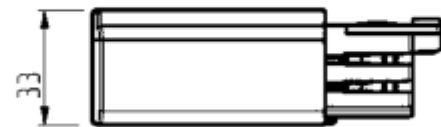

PRODUCT SHEET

Global Pro End Feed Right GR

Art. no: XTS12-1

Lighting Solutions

Global Pro End Feed Right GR

SPECIFICATIONS

| | |
|-----------|----------------|
| Product: | End Feed Right |
| Dimmable: | No |
| Color: | Grey |
| Length: | 100mm |
| Height: | 33mm |
| Width: | 30mm |
| Weight: | 0,05kg |