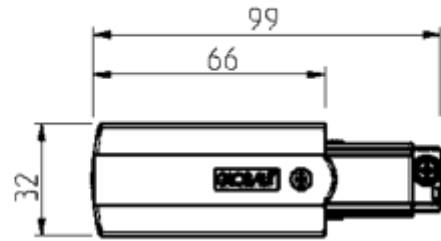

PRODUCT SHEET

Global Pro End Feed Right GR

Art. no: XTS12-1

Lighting Solutions

Global Pro End Feed Right GR

SPECIFICATIONS

| | |
|-----------|----------------|
| Product: | End Feed Right |
| Dimmable: | No |
| Color: | Grey |
| Length: | 100mm |
| Height: | 33mm |
| Width: | 30mm |
| Weight: | 0,05kg |