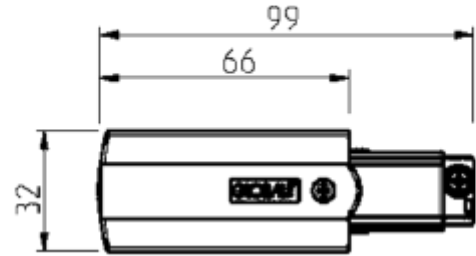

FDV SPEC SHEET

Global Pro End Feed Right BK
Art. no: XTS12-2

Lighting Solutions

Global Pro End Feed Right BK

Art. no: XTS12-2