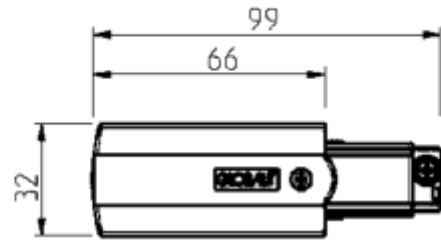

PRODUCT SHEET

Global Pro End Feed Right BK

Art. no: XTS12-2

Lighting Solutions

Global Pro End Feed Right BK

SPECIFICATIONS

Product:	End Feed Right
Dimmable:	No
Color:	Black
Length:	100mm
Height:	33mm
Width:	30mm
Weight:	0,05kg