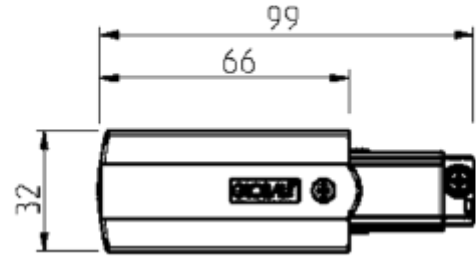

FDV SPEC SHEET

Global Pro End Feed Right WH

Art. no: XTS12-3

Lighting Solutions

Global Pro End Feed Right WH

Art. no: XTS12-3