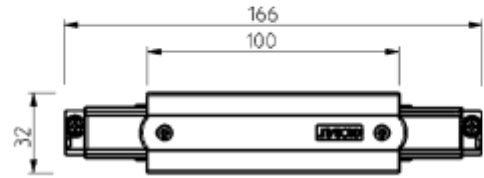

PRODUCT SHEET

Global Pro Middle Feed GR

Art. no: XTS14-1

Lighting Solutions

Global Pro Middle Feed GR

SPECIFICATIONS

Product:	Middle Feed
Dimmable:	No
Color:	Grey
Length:	180mm
Height:	33mm
Width:	30mm
Weight:	0,1kg