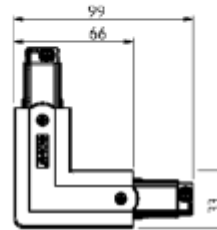

PRODUCT SHEET

Global Pro L-feed L90° (inside) 3-circuit BK
Art. no: XTS34-2

Lighting Solutions

Global Pro L-feed L90° (inside) 3-circuit BK

SPECIFICATIONS

Product:	L-Feed Inside
Dimmable:	No
Color:	Black
Length:	100mm
Height:	33mm
Width:	100mm
Weight:	0,1kg