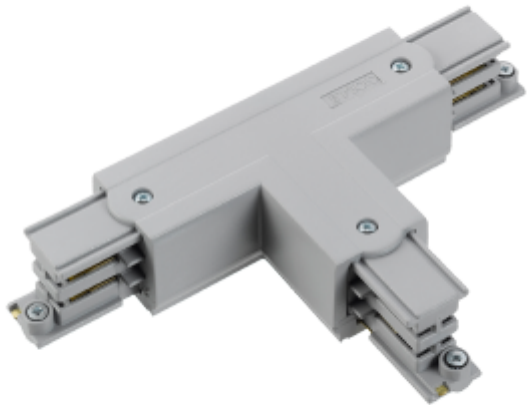

PRODUCT SHEET

Global Pro T-feed Left (inside) 3-circuit GR
Art. no: XTS37-1

Lighting Solutions

Global Pro T-feed Left (inside) 3-circuit GR

SPECIFICATIONS

Product:	T-Feed Left Inside
Dimmable:	No
Color:	Grey
Length:	18mm
Height:	33mm
Width:	105mm
Weight:	0,15kg