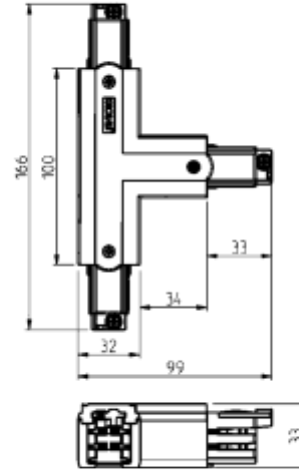

PRODUCT SHEET

Global Pro T-feed Left (inside) 3-circuit BK
Art. no: XTS37-2

Lighting Solutions

Global Pro T-feed Left (inside) 3-circuit BK

SPECIFICATIONS

| | |
|-----------|--------------------|
| Product: | T-Feed Left Inside |
| Dimmable: | No |
| Color: | Black |
| Length: | 18mm |
| Height: | 33mm |
| Width: | 105mm |
| Weight: | 0,15kg |