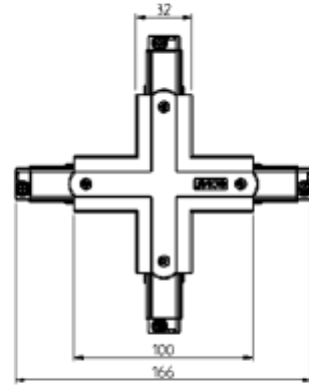

FDV SPEC SHEET

Global Pro X-feed 3-circuit WH

Art. no: XTS38-3

Lighting Solutions

Global Pro X-feed 3-circuit WH

Art. no: XTS38-3