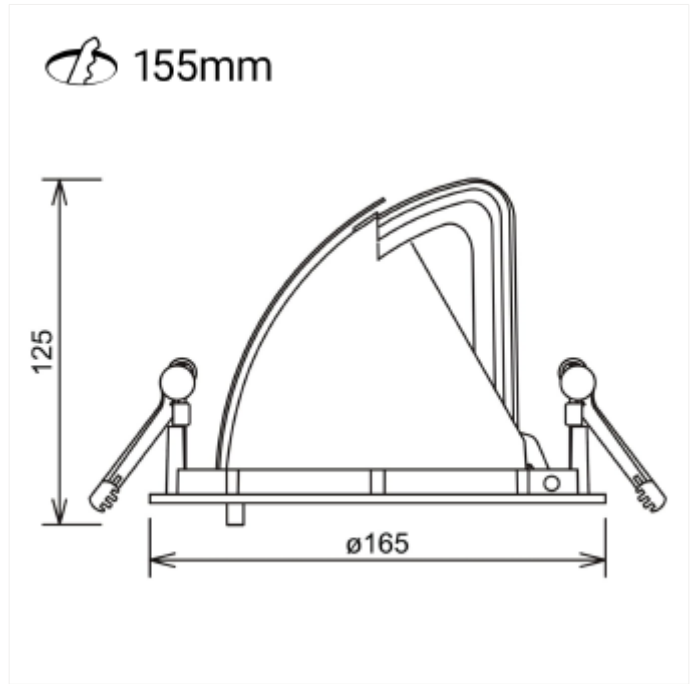

PRODUCT FAMILY SHEET

Zeta Mini

Lighting Solutions

Zeta Mini

Zeta Mini is a small flexible LED downlight replacing the well-known Zebra mini, offering the same great quality and adjustment possibilities. The Zeta mini is supplied with 18i3 cable connector and can be delivered with a variety of connection options. The down light is available in three different colors.

VERSIONS

Art.No	Effect [W]	Cold Lumen [lm]	Lumen Output [lm]	CCT [K]	Beam Angle [°]	Lens Difuser	CRI [>]	Color	Light Control	Connection
1017-7-15-2	27	4050	3031	2700	15°	Clear	80	Black	None	18i3 Quick connectio
1021-7-15-3	27	2200		Fresh Food	15°	Clear	80		None	18i3 Quick connectio
1017-7-15-3	27	4050	3031	2700	15°	Clear	80	White	None	18i3 Quick connectio
1008-7-15-3	27	3600	2865	3000	15°	Clear	90	White	None	18i3 Quick connectio
1018-7-15-3	27	4200	3133	3000	15°	Clear	80	White	None	18i3 Quick connectio
1018-7-30-2	27	4200	3010	3000	30°	Clear	80	Black	None	18i3 Quick connectio
1008-7-15-2	27	3600	2865	3000	15°	Clear	90	Black	None	18i3 Quick connectio
1020-7-30-1	27	3350	2493	Arctic White	30°	Clear	95	Grey	None	18i3 Quick connectio
1018-7-30-3	27	4200	3010	3000	30°	Clear	80	White	None	18i3 Quick connectio
1020-7-30-2	27	3350	2493	Arctic White	30°	Clear	95	Black	None	18i3 Quick connectio
1020-7-15-2	27	3350	2527	Arctic White	15°	Clear	95	Black	None	18i3 Quick connectio
1020-7-30-3	27	3350	2493	Arctic White	30°	Clear	95	White	None	18i3 Quick connectio
1020-7-15-3	27	3350	2527	Arctic White	15°	Clear	95	White	None	18i3 Quick connectio
1008-30-1	28	3350		3000	30°	Clear	90	Grey	None	18i3 Quick connectio
1008-8-30-3	27	3600		3000	30°	Clear	90	White	None	18i3 Quick connectio