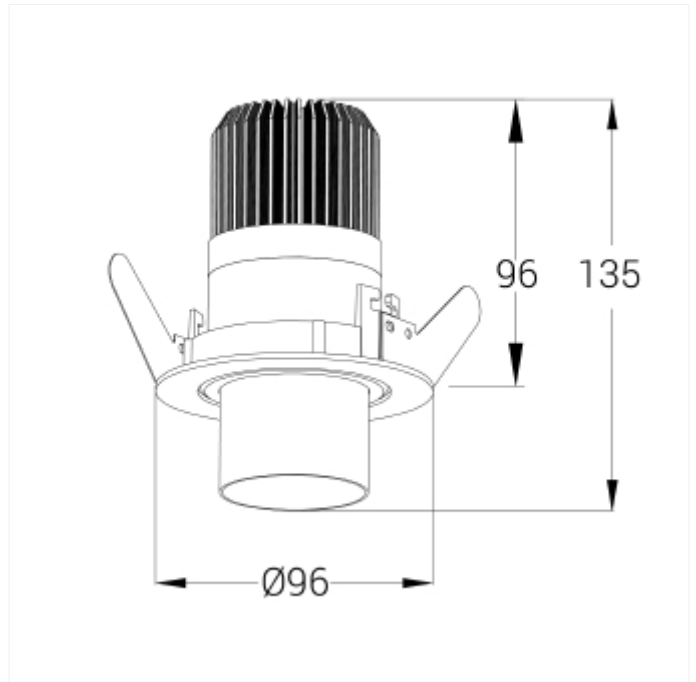

PRODUCT FAMILY SHEET

Zoom Recessed COB

Zoom Recessed COB

Zoom Recessed, is relatively small downlight with a cut-out size of Ø81mm. The unique zoom patent makes it possible to vary the beam angle between 5 - and 60 degrees making this model highly versatile. The Zoom Recessed is available in both 2700 and 3000 Kelvin and is made from robust die-cast aluminum. Tilttable 25° Please see the table for technical details.

VERSIONS

Art.No	Effect [W]	Cold Lumen [lm]	Lumen Output [lm]	CCT [K]	Beam Angle [°]	Lens Difuser	CRI [>]	Color	Light Control	Connection
1013-02-560-3	15	1250		2700	5-60°	Clear	90	White	Phase-Cut	18i3 Quick connectio
1013-02-560-2	15	1250		2700	5-60°	Clear	90	Black	Phase-Cut	18i3 Quick connectio
1014-02-560-2	15	1300		3000	5-60°	Clear	90	Black	Phase-Cut	18i3 Quick connectio
1013-560-3	15	1250		2700	5-60°	Clear	90	White	Phase-Cut	18i3 Quick connectio
1013-560-2	15	1250		2700	5-60°	Clear	90	Black	Phase-Cut	18i3 Quick connectio
1014-560-2	15	1300		3000	5-60°	Clear	90	Black	Phase-Cut	18i3 Quick connectio