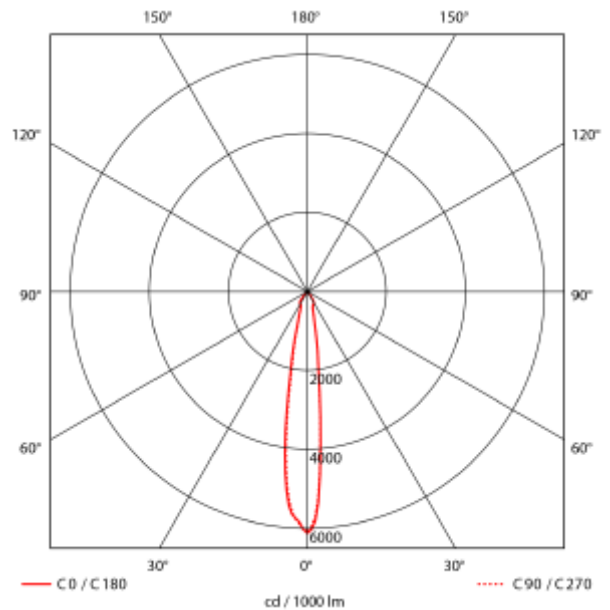

PRODUCT SHEET

Zeta Mini
Art. no: 1008-7-15-2

Lighting Solutions

Zeta Mini

155mm

Zeta Mini is a small flexible LED downlight replacing the well-known Zebra mini, offering the same great quality and adjustment possibilities. The Zeta mini is supplied with 18i3 cable connector and can be delivered with a variety of connection options. The down light is available in three different colors.

SPECIFICATIONS

Lightsource Type:	LED (built in)
System Power [W]:	27W
CCT (Color Temperature):	3000K
CRI / Ra:	90
Lumen Output:	2865lm
Lumen LED (tc=25):	3600lm
Beam Angle:	15°
Lens (Diffuser):	Clear
Dimming:	None
System Voltage [V]:	230V 50Hz
Connection:	18i3 Quick connection
Mounting:	Recessed, Ceiling
Cut-out [mm]:	Ø155mm
Lifetime [h]:	L80B10: 100 000h
Lumen/W:	106lm/W
MacAdam (SDCM):	3
Color:	Black
Length [mm]:	165mm
Height [mm]:	125mm
Width [mm]:	165mm
Weight [kg]:	0,95kg
To be recessed in insulation:	No