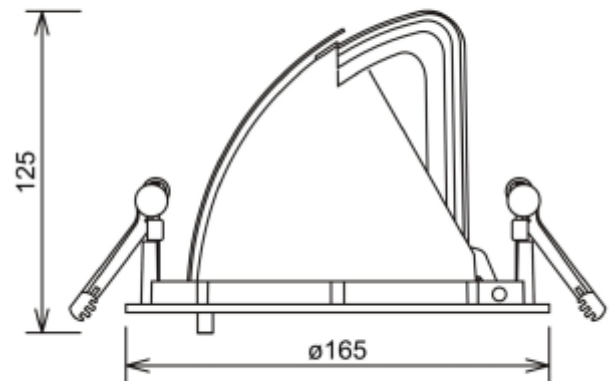

PRODUCT SHEET

Zeta Mini
Art. no: 1008-7-15-2

Lighting Solutions

Zeta Mini

155mm

Zeta Mini is a small flexible LED downlight replacing the well-known Zebra mini, offering the same great quality and adjustment possibilities. The Zeta mini is supplied with 18i3 cable connector and can be delivered with a variety of connection options. The down light is available in three different colors.

SPECIFICATIONS

Lightsource Type:	LED (built in)
System Power [W]:	27W
CCT (Color Temperature):	3000K
CRI / Ra:	90
Lumen Output:	2865lm
Lumen LED (tc=25):	3600lm
Beam Angle:	15°
Lens (Diffuser):	Clear
Dimming:	None
System Voltage [V]:	230V 50Hz
Connection:	18i3 Quick connection
Mounting:	Recessed, Ceiling
Cut-out [mm]:	Ø155mm
Lifetime [h]:	L80B10: 100 000h
Lumen/W:	106lm/W
MacAdam (SDCM):	3
Color:	Black
Length [mm]:	165mm
Height [mm]:	125mm
Width [mm]:	165mm
Weight [kg]:	0,95kg
To be recessed in insulation:	No