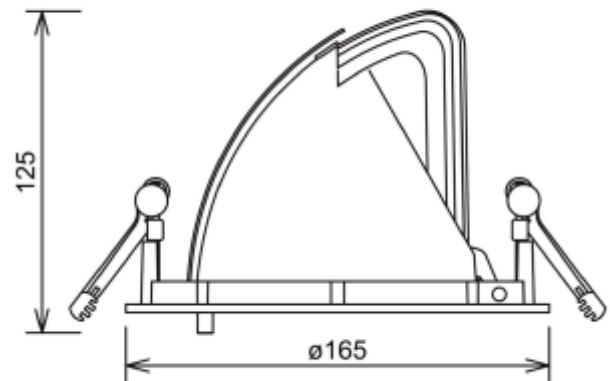

PRODUCT SHEET

Zeta Mini

Art. no: 1008-8-30-3

Lighting Solutions

Zeta Mini

 155mm

Zeta Mini is a small flexible LED downlight replacing the well-known Zebra mini, offering the same great quality and adjustment possibilities. The Zeta mini is supplied with 18i3 cable connector and can be delivered with a variety of connection options. The down light is available in three different colors.

SPECIFICATIONS

Lightsource Type:	LED (built in)
System Power [W]:	27W
CCT (Color Temperature):	3000K
CRI / Ra:	90
Lumen LED (tc=25):	3600lm
Beam Angle:	30°
Lens (Diffuser):	Clear
Dimming:	None
System Voltage [V]:	230V 50Hz
Connection:	18i3 Quick connection
Mounting:	Recessed, Ceiling
Cut-out [mm]:	Ø155mm
Lifetime [h]:	L80B10: 100 000h
Color:	White
Length [mm]:	165mm
Height [mm]:	125mm
Width [mm]:	165mm
Weight [kg]:	0,95kg
To be recessed in insulation:	No