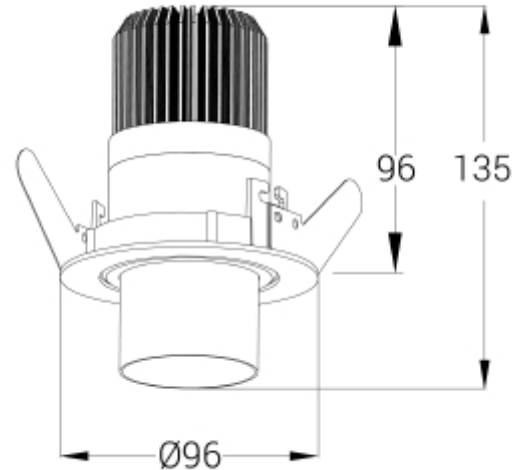

## PRODUCT SHEET

Zoom Recessed COB

Art. no: 1014-560-2

*Lighting Solutions*

# Zoom Recessed COB

Zoom Recessed, is relatively small downlight with a cut-out size of Ø81mm. The unique zoom patent makes it possible to vary the beam angle between 5 - and 60 degrees making this model highly versatile. The Zoom Recessed is available in both 2700 and 3000 Kelvin and is made from robust die-cast aluminum. Tilttable 25° Please see the table for technical details.

### SPECIFICATIONS

Lightsource Type:	LED (built in)
System Power [W]:	15W
CCT (Color Temperature):	3000K
CRI / Ra:	90
Lumen LED (tc=25):	1300lm
Beam Angle:	5-60°
Lens (Diffuser):	Clear
Dimming:	Phase-Cut
System Voltage [V]:	230V 50Hz
Connection:	18i3 Quick connection
Mounting:	Recessed, Partial-recessed
Cut-out [mm]:	Ø81mm
MacAdam (SDCM):	3
Color:	Black
Height [mm]:	96mm
Width [mm]:	60mm
To be recessed in insulation:	No