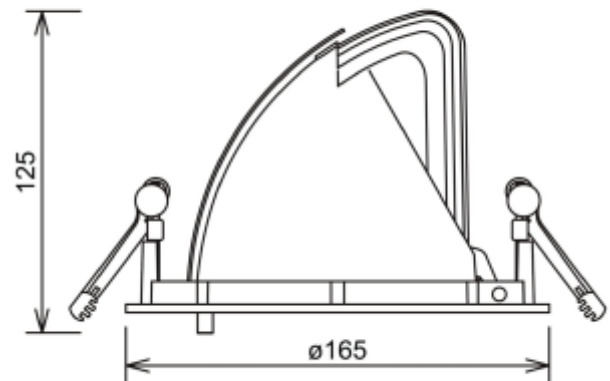

PRODUCT SHEET

Zeta Mini
Art. no: 1018-7-30-3

Lighting Solutions

Zeta Mini

 155mm

SPECIFICATIONS

Lightsource Type:	LED (built in)
System Power [W]:	27W
CCT (Color Temperature):	3000K
CRI / Ra:	80
Lumen Output:	3010lm
Lumen LED (tc=25):	4200lm
Beam Angle:	30°
Lens (Diffuser):	Clear
Dimming:	None
System Voltage [V]:	230V 50Hz
Connection:	18i3 Quick connection
Mounting:	Recessed, Ceiling
Cut-out [mm]:	Ø155mm
Lifetime [h]:	L80B10: 100 000h
Lumen/W:	111lm/W
MacAdam (SDCM):	3
Color:	White
Length [mm]:	165mm
Height [mm]:	125mm
Width [mm]:	165mm
Weight [kg]:	0,95kg
To be recessed in insulation:	No

Zeta Mini is a small flexible LED downlight replacing the well-known Zebra mini, offering the same great quality and adjustment possibilities. The Zeta mini is supplied with 18i3 cable connector and can be delivered with a variety of connection options. The down light is available in three different colors.