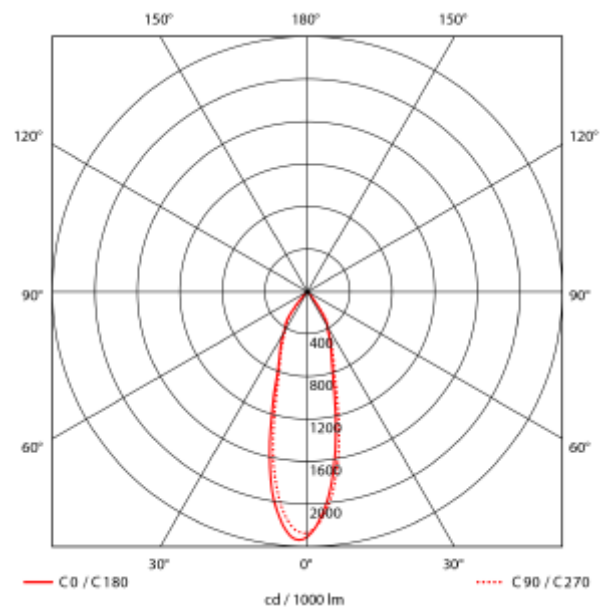

PRODUCT SHEET

Zeta Mini
Art. no: 1018-7-30-3

Lighting Solutions

Zeta Mini

 155mm

SPECIFICATIONS

Lightsource Type:	LED (built in)
System Power [W]:	27W
CCT (Color Temperature):	3000K
CRI / Ra:	80
Lumen Output:	3010lm
Lumen LED (tc=25):	4200lm
Beam Angle:	30°
Lens (Diffuser):	Clear
Dimming:	None
System Voltage [V]:	230V 50Hz
Connection:	18i3 Quick connection
Mounting:	Recessed, Ceiling
Cut-out [mm]:	Ø155mm
Lifetime [h]:	L80B10: 100 000h
Lumen/W:	111lm/W
MacAdam (SDCM):	3
Color:	White
Length [mm]:	165mm
Height [mm]:	125mm
Width [mm]:	165mm
Weight [kg]:	0,95kg
To be recessed in insulation:	No

Zeta Mini is a small flexible LED downlight replacing the well-known Zebra mini, offering the same great quality and adjustment possibilities. The Zeta mini is supplied with 18i3 cable connector and can be delivered with a variety of connection options. The down light is available in three different colors.