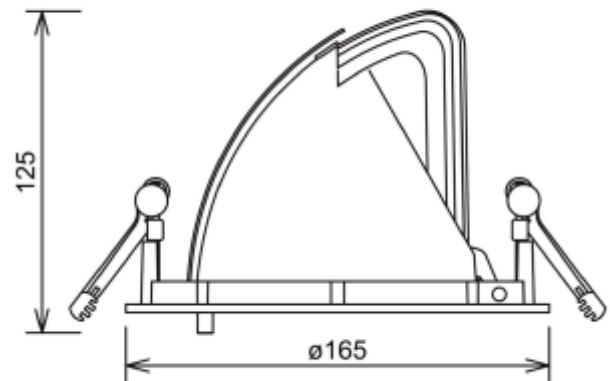

PRODUCT SHEET

Zeta Mini

Art. no: 1018-8-30-3

Lighting Solutions

Zeta Mini

 155mm

Zeta Mini is a small flexible LED downlight replacing the well-known Zebra mini, offering the same great quality and adjustment possibilities. The Zeta mini is supplied with 18i3 cable connector and can be delivered with a variety of connection options. The down light is available in three different colors.

SPECIFICATIONS

Lightsource Type:	LED (built in)
System Power [W]:	27W
CCT (Color Temperature):	3000K
CRI / Ra:	80
Lumen LED (tc=25):	4200lm
Beam Angle:	30°
Lens (Diffuser):	Clear
Dimming:	None
System Voltage [V]:	230V 50Hz
Connection:	18i3 Quick connection
Mounting:	Recessed, Ceiling
Cut-out [mm]:	Ø155mm
Lifetime [h]:	L80B10: 100 000h
Color:	White
Length [mm]:	165mm
Height [mm]:	125mm
Width [mm]:	165mm
Weight [kg]:	0,95kg
To be recessed in insulation:	No