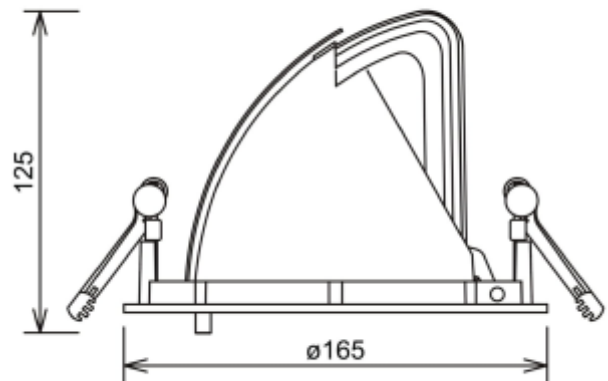

PRODUCT SHEET

Zeta Mini

Art. no: 1021-7-15-3

Lighting Solutions

Zeta Mini

 155mm

Zeta Mini is a small flexible LED downlight replacing the well-known Zebra mini, offering the same great quality and adjustment possibilities. The Zeta mini is supplied with 18i3 cable connector and can be delivered with a variety of connection options. The down light is available in three different colors.

SPECIFICATIONS

Lightsource Type:	LED (built in)
System Power [W]:	27W
CCT (Color Temperature):	Fresh Food
CRI / Ra:	80
Lumen LED (tc=25):	2200lm
Beam Angle:	15°
Lens (Diffuser):	Clear
Dimming:	None
System Voltage [V]:	230V 50Hz
Connection:	18i3 Quick connection
Mounting:	Recessed, Ceiling
Cut-out [mm]:	Ø155mm
Lifetime [h]:	L80B10: 100 000h
Length [mm]:	165mm
Height [mm]:	125mm
Width [mm]:	165mm
Weight [kg]:	0,95kg
To be recessed in insulation:	No