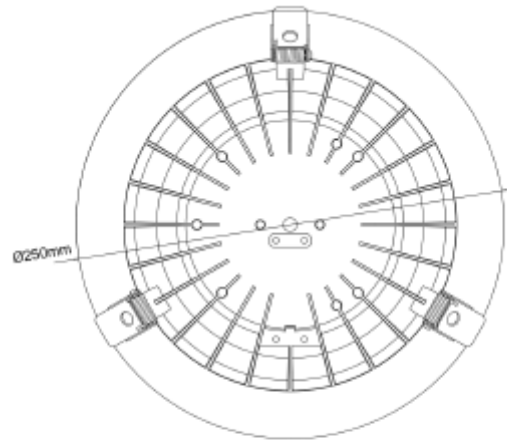

FDV SPEC SHEET

Leila R 1500lm 930 Opal 13W cut out Ø240 w/o driver WH
Art. no: 102220-01-3

Lighting Solutions

Leila R 1500lm 930 Opal 13W cut out Ø240 w/o driver

Art. no: 102220-01-3

LIGHT TECHNICAL

Lightsource Type:	LED (built in)
Lumen Output:	1095
Lumen LED (tc=25):	1500
Beam Angle:	70°
CCT (Color Temperature):	3000
CRI / Ra:	90
Color Code:	930
MacAdam (SDCM):	3
Lens (Diffuser):	Opal

MOUNTING / CONNECTION

Connection:	Depending on driver
Cut-out [mm]:	240
Mounting:	Recessed, Ceiling

ELECTRICAL DATA

Dimming:	Depending on Driver
System Power [W]:	13
System Voltage [V]:	230V 50Hz
Protection Class:	2
Current Output [mA]:	350
Voltage Forward Min [V]:	31
Voltage Forward Max [V]:	34

FDV SPEC SHEET

Leila R 1500lm 930 Opal 13W cut out Ø240 w/o driver WH
Art. no: 102220-01-3

PRODUCT	
To be recessed in insulation:	No
Ingress Protection:	IP20
Lifetime [h]:	L80B10: 100 000
Color:	White
Height [mm]:	84
Diameter [mm]:	250
Housing Material :	Aluminium
Housing Material :	Aluminium