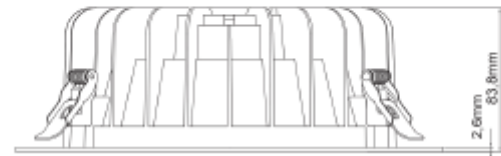

FDV SPEC SHEET

Leila R 1500lm 930 Opal 13W cut out Ø240 w/o driver WH
Art. no: 102220-01-3

Lighting Solutions

Leila R 1500lm 930 Opal 13W cut out Ø240 w/o driver

Art. no: 102220-01-3

LIGHT TECHNICAL

Lightsource Type:	LED (built in)
Lumen Output:	1095
Lumen LED (tc=25):	1500
Beam Angle:	70°
CCT (Color Temperature):	3000
CRI / Ra:	90
Color Code:	930
MacAdam (SDCM):	3
Lens (Diffuser):	Opal

MOUNTING / CONNECTION

Connection:	Depending on driver
Cut-out [mm]:	240
Mounting:	Recessed, Ceiling

ELECTRICAL DATA

Dimming:	Depending on Driver
System Power [W]:	13
System Voltage [V]:	230V 50Hz
Protection Class:	2
Current Output [mA]:	350
Voltage Forward Min [V]:	31
Voltage Forward Max [V]:	34

FDV SPEC SHEET

Leila R 1500lm 930 Opal 13W cut out Ø240 w/o driver WH
Art. no: 102220-01-3

PRODUCT	
To be recessed in insulation:	No
Ingress Protection:	IP20
Lifetime [h]:	L80B10: 100 000
Color:	White
Height [mm]:	84
Diameter [mm]:	250
Housing Material :	Aluminium
Housing Material :	Aluminium